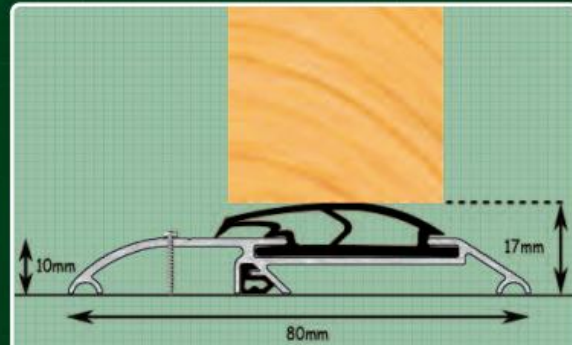

FOR INWARD OR OUTWARD OPENING DOORS

- For inward or outward opening doors
- Suitable for moderate exposure
- Available in Mill, Gold, Bronze, Black
- In sizes from 933mm to 4590mm