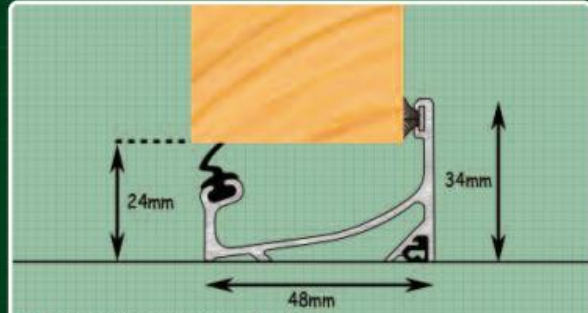

NON MOBILITY WEATHERBAR OUTWARD OPENING

- For outward opening doors
- Suitable for exposed locations
- Ideal for double doors. Accepts standard striker block
- Available in Mill, Gold, Bronze, Black
- In sizes from 914mm to 4590mm