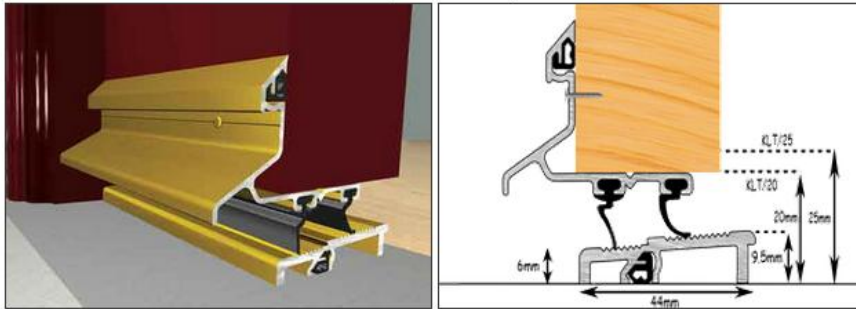

Kleertread 20 (Ref:1.01.200.)

General

Fitting Instructions

CAD

Product Information

- For inward or outward opening doors
- Under door clearance 20mm
- Suitable for moderate exposure
- Deflector section is supplied with our weather deflecting end caps - no sharp corners or raw edges.

Available In:

- Black
- Gold
- Mill

In Sizes:

- 914mm to 4590mm