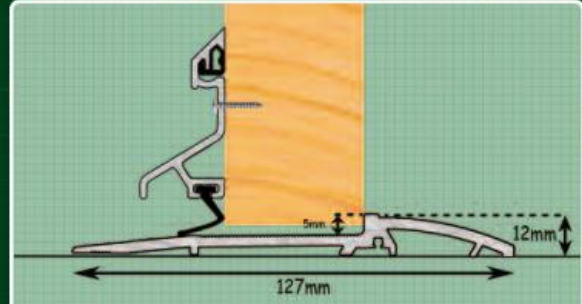

**Industrial/Commercial Threshold Weatherbar**  
Ref: 1.01.180

- For inward or outward opening doors
- Suitable for Roller shutters
- Accommodates forklifts and heavy goods vehicles
- Available in Mill, Gold
- In sizes from 1000mm to 4590mm