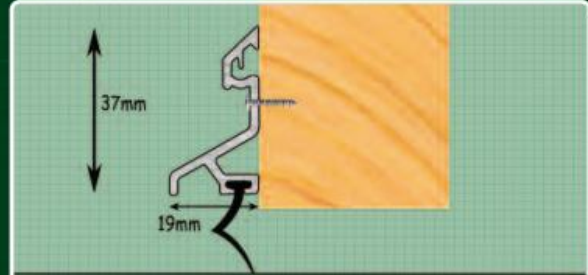

# DEFLECTORS

- Supplied with weather deflecting endcaps which eliminate sharp corners and raw edges
- Available with or without bottom gasket
- Can be used in conjunction with a weatherbar
- Available in Mill, Gold, Bronze, Black, White
- In sizes from 914mm to 4590mm