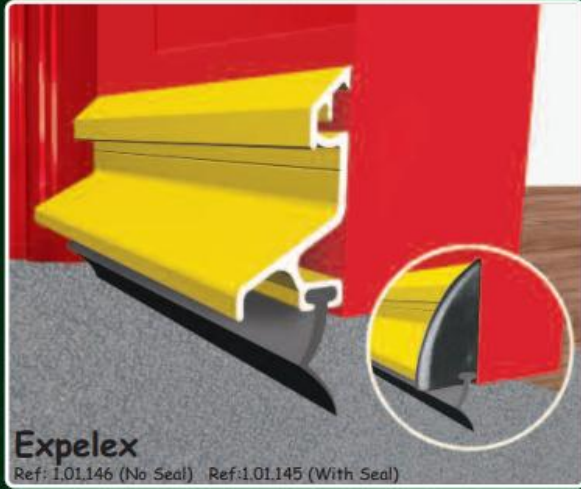

# DEFLECTORS

- Supplied with weather deflecting endcaps which eliminate sharp corners and raw edges
- Available with or without bottom gasket
- Can be used in conjunction with a weatherbar
- Available in Mill, Gold, Bronze, Black, White
- In sizes from 914mm to 4590mm